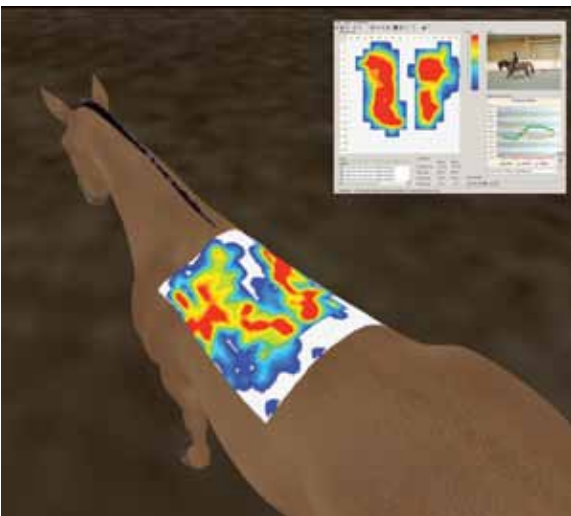

Saddle Fitting with Jennifer Stoffer, DVM, CSF

Jennifer Stoffer, DVM, CSF, offers a revolutionary method of saddle fitting and reflocking utilizing computerized pressure testing. Dr. Stoffer demystifies saddle fitting using wireless sensor pad technology and expert saddle fitting. Her service, Back in the Saddle, is a veterinary saddle fitting service whose purpose to identify and solve saddle fitting problems. This approach to saddle fitting focuses on musculoskeletal pathology, paired with the knowledge to evaluate saddle design and adjust padding and flocking to maximize weight and pressure distribution across the horse's back. This is a must see clinic for anyone interested in attaining the highest level of equine sport or just making sure your horse is comfortable. Dr. Stoffer will also be offering individual saddle fitting sessions at Celebration. If you'd like a private consultation contact Dr. Stoffer at 503-522-5529. www.backinthesaddle.com