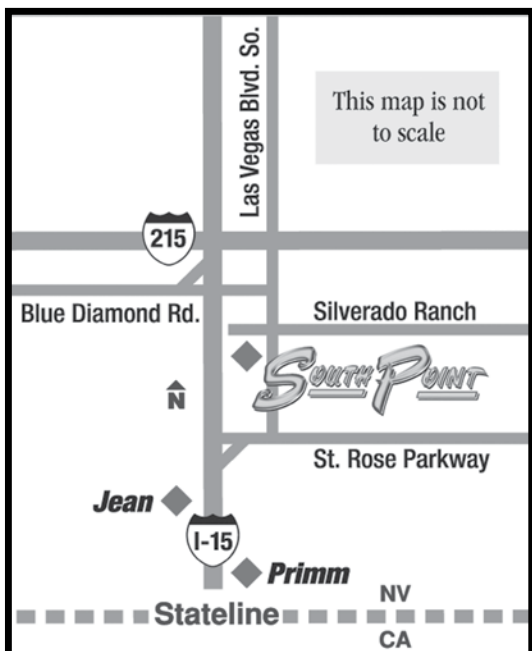

Limited Rooms available now at the South Point Equestrian Center and Casino for **National Celebration 2011**, *book yours early!* Call 866-791-7626 or visit www.southpointcasino.com and let them know that you are with Celebration of the Pure Spanish Horse to get your rooms for only $45 during the week and $85 for Friday and Saturday. Be in the center of it all!!

For larger accommodations special rates also apply:

Jr. Suite $175/night	1- bedroom suite $250/night
2- bedroom suite $350/night	1- bedroom Luxury $950/night
2- bedroom Luxury $1100/night	

Triple or quad occupancy is $20/night over the quoted above rates (children under 15 free in parents' room if no additional bedding required)

These great room rates will expire on August 7th so book your rooms today!

Ya están disponibles las habitaciones en el South Point Equestrian Center y Casino para la Celebración Nacional de 2011, separe la suya temprano! Llame al 866-791-7626 o visite www.southpointcasino.com y hágalas saber que usted está con la Celebración del Caballo de Pura Raza Española para conseguir sus habitaciones por solo $ 45 durante la semana y $ 85 para el viernes y el sábado. Y podrás estar en el centro de todo!